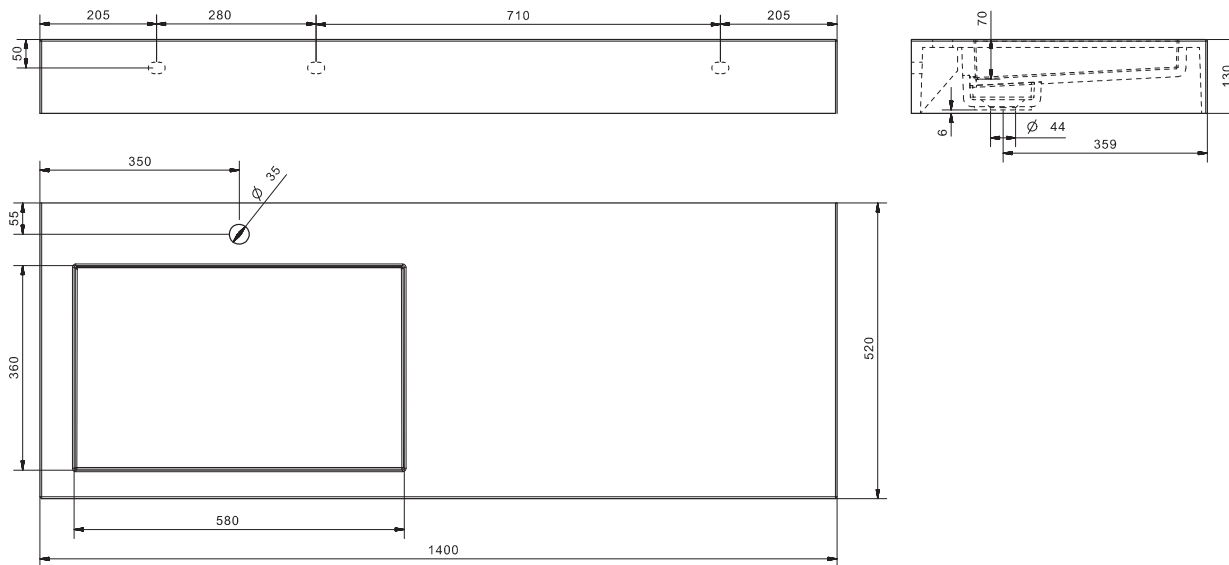

carre

486-1405-70 / carre 140L

eumar
www.eumar.ee/114

Price is for base-model and does not include functional openings, accessories and customizations. / Der Preis bezieht sich ausschließlich auf das Standard Modell. Nicht beinhaltet sind Öffnungen, Zubehörteile und Maßanfertigungen / *Prix indiqués pour les modèles de base, n'inclus pas les options, ouvertures, accessoires ni adaptations.*

All drawings contain necessary measurements, which are subject to standard tolerances. They are stated in mm and are non-binding. Exact measurements, in particular of customized products, can only be taken from the finished product. Information about tolerances can be found in our General Terms and Conditions (GTC) - www.eumar.ee/gtc. In the interests of technical progress we reserve the right to introduce technical modifications.